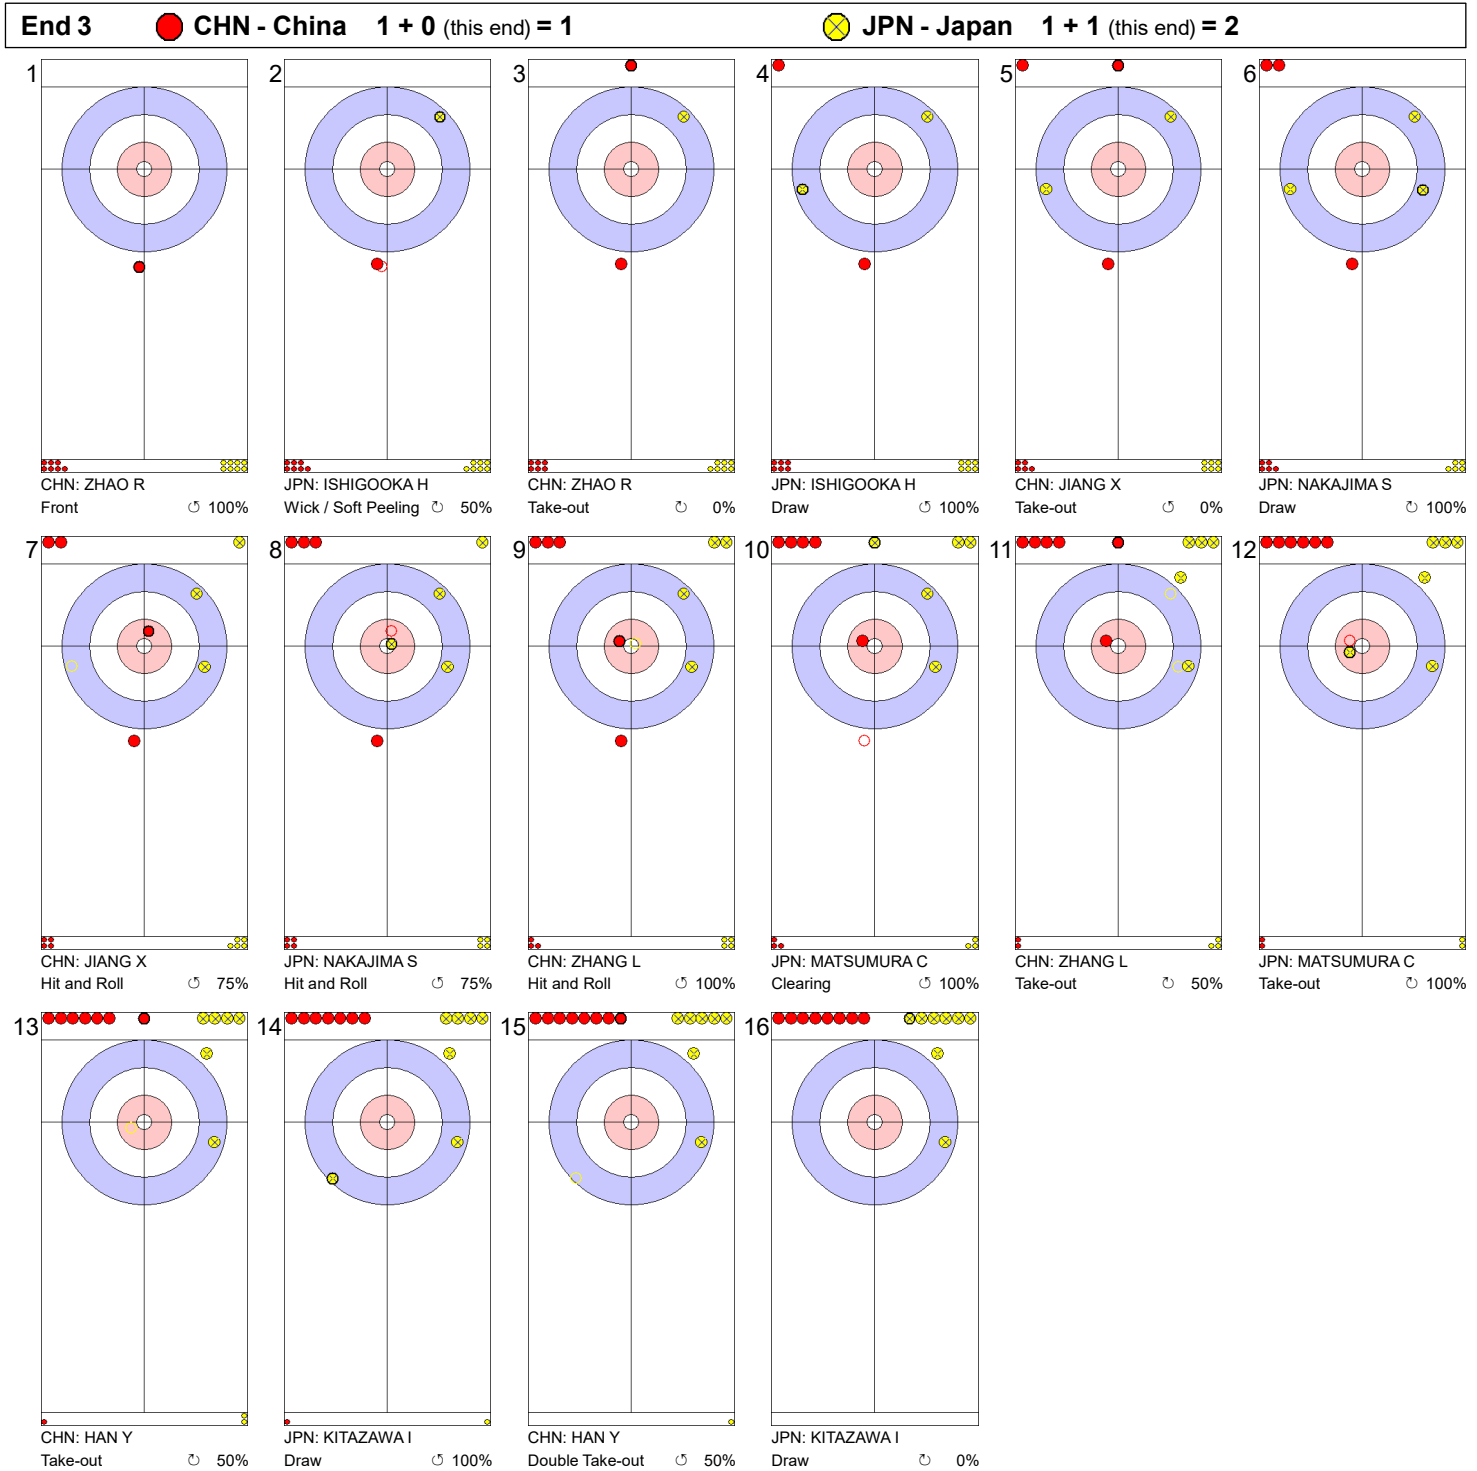

**Game - Shot by Shot**

**Legend:**  
 ↻ Clockwise      ↺ Counter-clockwise      - Not considered

**Game - Shot by Shot**

**Legend:**  
 ↻ Clockwise      ↺ Counter-clockwise      - Not considered

**Game - Shot by Shot**

**Legend:**  
 ↻ Clockwise      ↺ Counter-clockwise      - Not considered

**Game - Shot by Shot**

**Legend:**  
 ↻ Clockwise      ↺ Counter-clockwise      - Not considered

**Game - Shot by Shot**

**Legend:**  
 ↻ Clockwise      ↺ Counter-clockwise      - Not considered

**Game - Shot by Shot**

**Legend:**  
 ↻ Clockwise      ↺ Counter-clockwise      - Not considered

**Game - Shot by Shot**

**Legend:**  
 ↻ Clockwise      ↺ Counter-clockwise      - Not considered