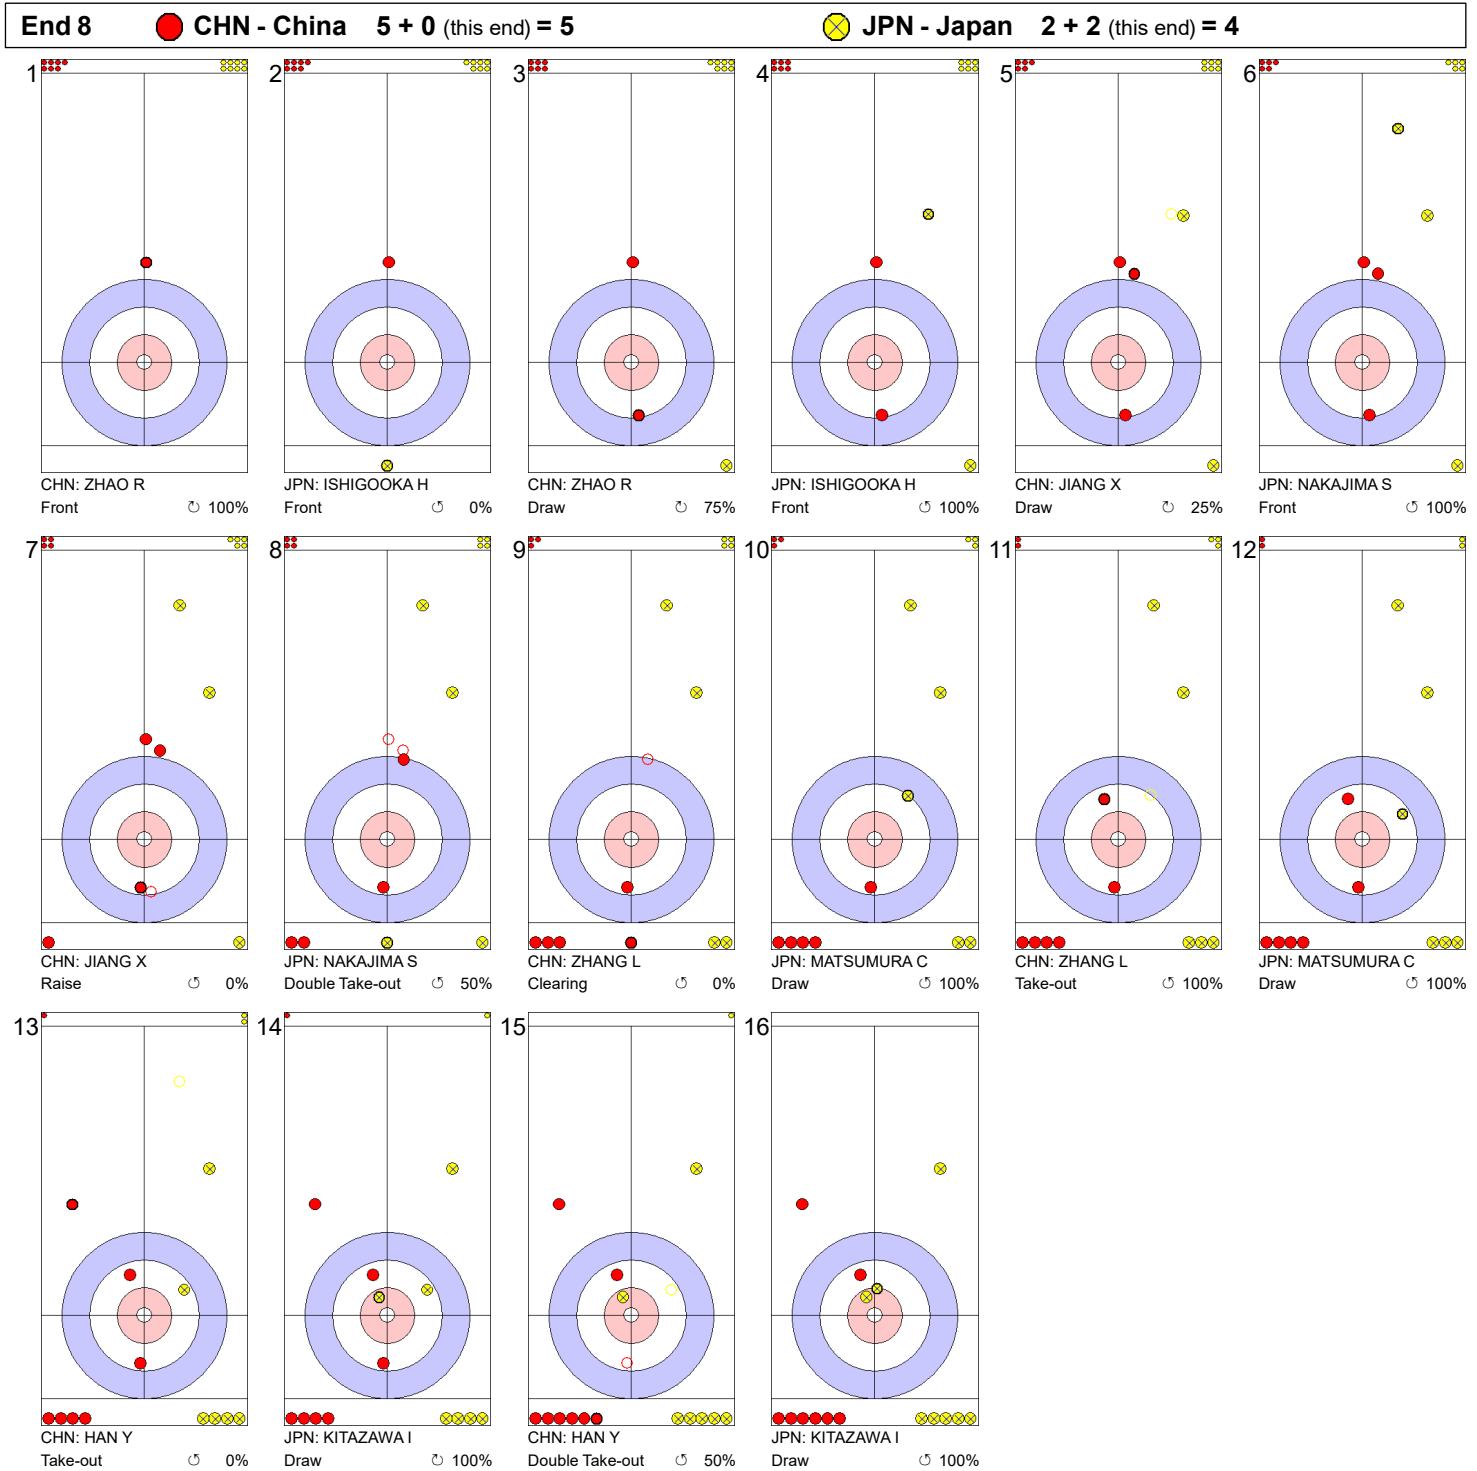

**Game - Shot by Shot**

**Legend:**  
 ↻ Clockwise      ↺ Counter-clockwise      - Not considered

**Game - Shot by Shot**

**Legend:**  
 ↻ Clockwise      ↺ Counter-clockwise      - Not considered

**Game - Shot by Shot**

**Legend:**  
 ↻ Clockwise      ↺ Counter-clockwise      - Not considered

**Game - Shot by Shot**

**Legend:**  
 ↻ Clockwise      ↺ Counter-clockwise      - Not considered

**Game - Shot by Shot**

**Legend:**  
 ↻ Clockwise      ↺ Counter-clockwise      - Not considered

**Game - Shot by Shot**

**Legend:**  
 ↻ Clockwise      ↺ Counter-clockwise      - Not considered

**Game - Shot by Shot**

**Legend:**  
 ↻ Clockwise      ↺ Counter-clockwise      - Not considered