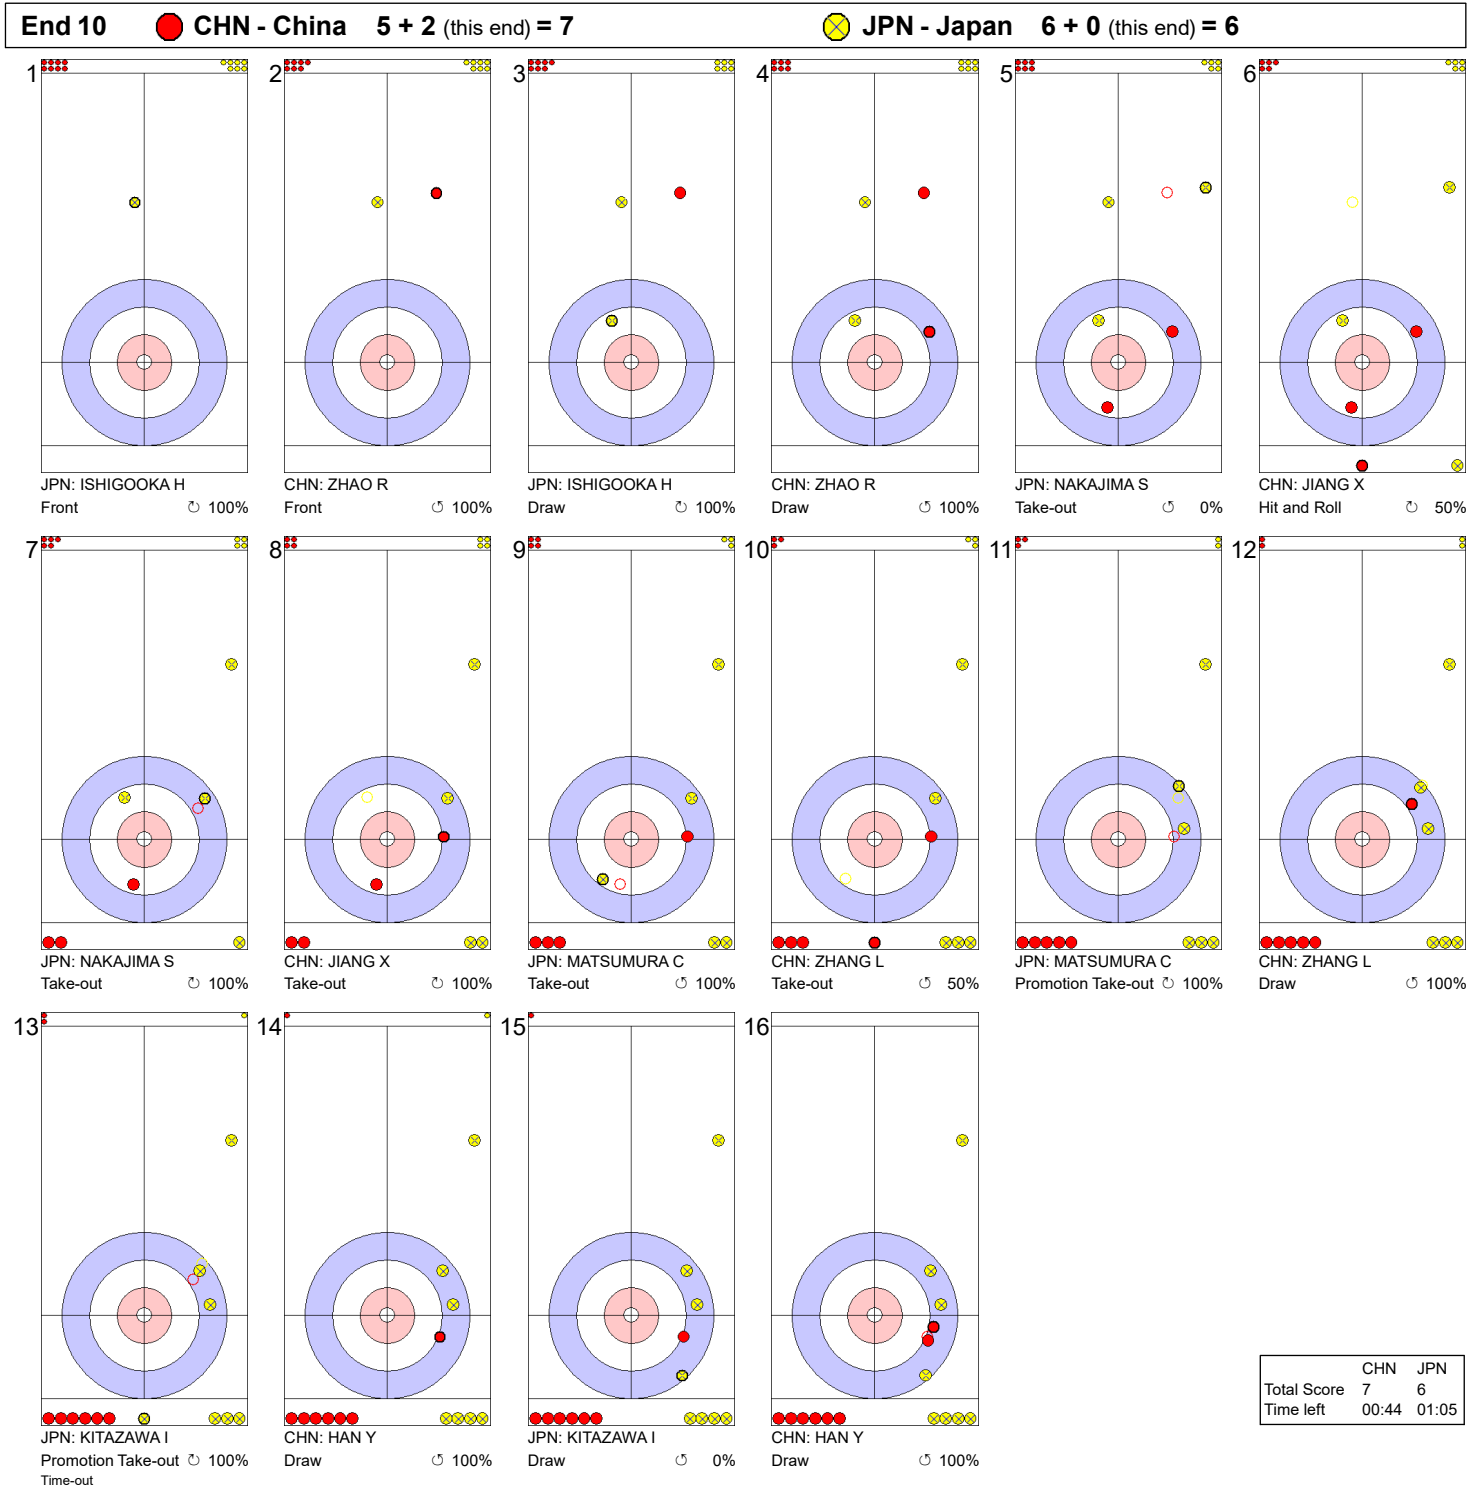

**Game - Shot by Shot**

**Legend:**  
 ↻ Clockwise      ↺ Counter-clockwise      - Not considered

**Game - Shot by Shot**

**Legend:**  
 ↻ Clockwise      ↺ Counter-clockwise      - Not considered

**Game - Shot by Shot**

**Legend:**  
 ↻ Clockwise      ↺ Counter-clockwise      - Not considered

**Game - Shot by Shot**

**Legend:**  
 ↻ Clockwise      ↺ Counter-clockwise      - Not considered

**Game - Shot by Shot**

**Legend:**  
 ↻ Clockwise      ↺ Counter-clockwise      - Not considered

**Game - Shot by Shot**

**Legend:**  
 ↻ Clockwise      ↺ Counter-clockwise      - Not considered

**Game - Shot by Shot**

**Legend:**  
 ↻ Clockwise      ↺ Counter-clockwise      - Not considered