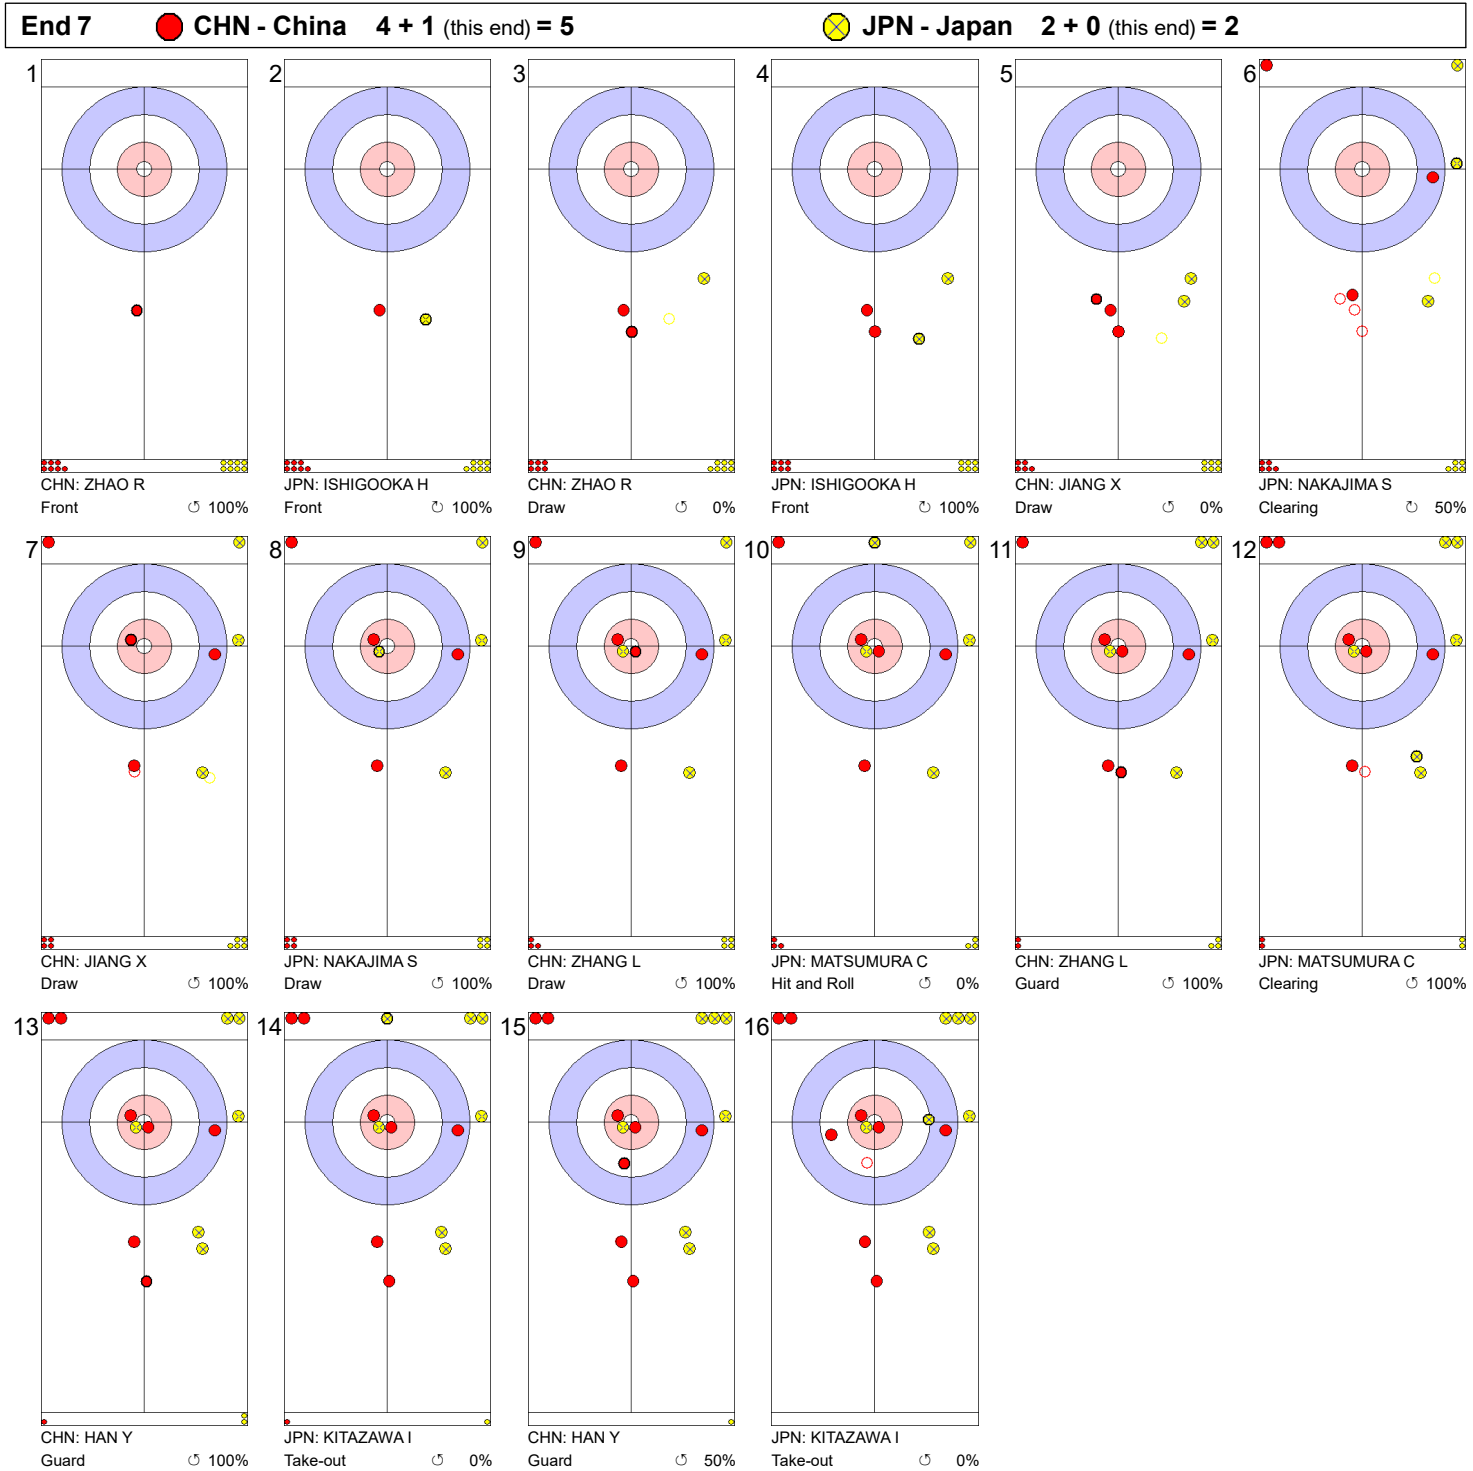

**Game - Shot by Shot**

**Legend:**  
 ↻ Clockwise      ↺ Counter-clockwise      - Not considered

**Game - Shot by Shot**

**Legend:**  
 ↻ Clockwise      ↺ Counter-clockwise      - Not considered

**Game - Shot by Shot**

**Legend:**  
 ↻ Clockwise      ↺ Counter-clockwise      - Not considered

**Game - Shot by Shot**

**Legend:**  
 ↻ Clockwise      ↺ Counter-clockwise      - Not considered

**Game - Shot by Shot**

**Legend:**  
 ↻ Clockwise      ↺ Counter-clockwise      - Not considered

**Game - Shot by Shot**

**Legend:**  
 ↻ Clockwise      ↺ Counter-clockwise      - Not considered

**Game - Shot by Shot**

**Legend:**  
 ↻ Clockwise      ↺ Counter-clockwise      - Not considered