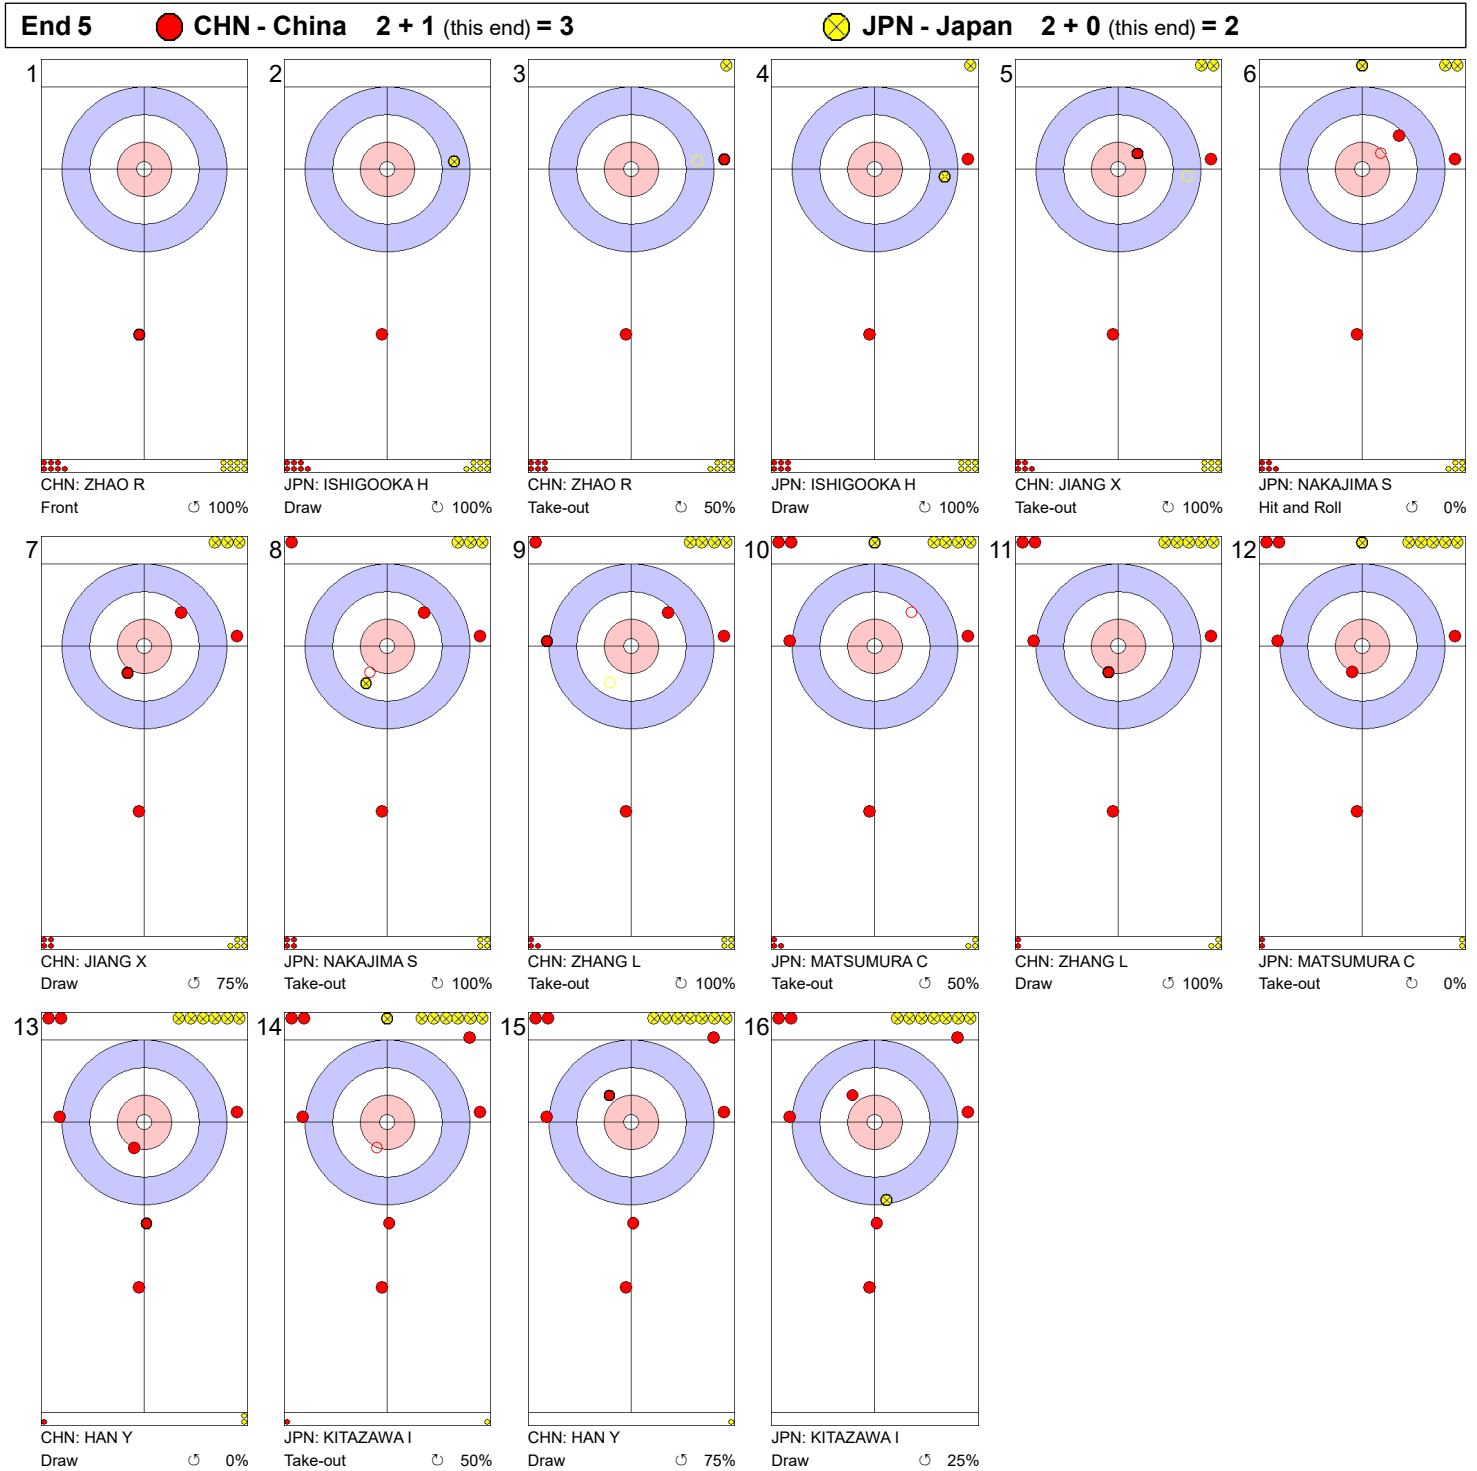

**Game - Shot by Shot**

**Legend:**  
 ↻ Clockwise      ↺ Counter-clockwise      - Not considered

**Game - Shot by Shot**

**Legend:**  
 ↻ Clockwise      ↺ Counter-clockwise      - Not considered

**Game - Shot by Shot**

**Legend:**  
 ↻ Clockwise      ↺ Counter-clockwise      - Not considered

**Game - Shot by Shot**

**Legend:**  
 ↻ Clockwise      ↺ Counter-clockwise      - Not considered

**Game - Shot by Shot**

**Legend:**  
 ↻ Clockwise      ↺ Counter-clockwise      - Not considered

**Game - Shot by Shot**

**Legend:**  
 ↻ Clockwise      ↺ Counter-clockwise      - Not considered

**Game - Shot by Shot**

**Legend:**  
 ↻ Clockwise      ↺ Counter-clockwise      - Not considered